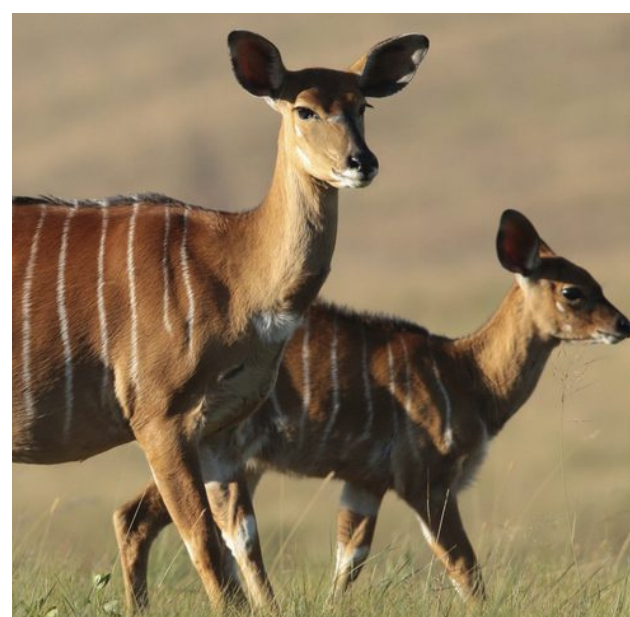

Common & Livingston
Eland
(C)

Tsessebe
(C)

Gemsbok
(FC)

Sable
(FC)

Waterbuck
(C)

Nyala
(FC)

Reedbuck
(UC)

Bushbuck
(UC)

Duiker
(UC)

Steenbok
(FC)

Other Large Mammals

White Rhinoceros
(C)

Burchells Zebra
(C)

Giraffe
(C)

Cape Buffalo
(UC)

Warthog
(C)

Black Backed Jackal
(C)

Chacma Baboon
(FC)

Vervet Monkey
(FC)

Scrub Hare
(C)

Banded Mongoose
(FC)

Slender Mongoose
(FC)

Yellow Mongoose
(R)

Nocturnal Animals