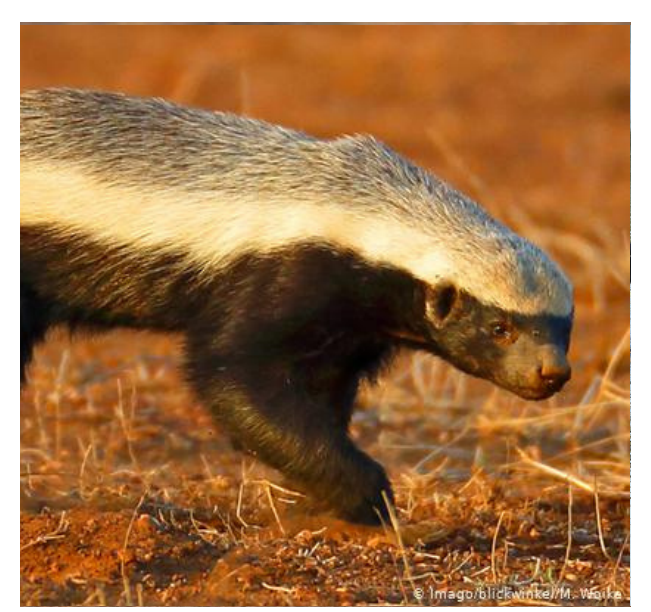

Black Backed Jackal
(C)

Chacma Baboon
(FC)

Vervet Monkey
(FC)

Scrub Hare
(C)

Banded Mongoose
(FC)

Slender Mongoose
(FC)

Yellow Mongoose
(R)

Nocturnal Animals

Brown Hyena
(R)

Porcupine
(R)

Aardvark
(R)

Aardwolf
(R)

Serval
(R)

Caracal
(R)

African Civet
(R)

Small Spotted Genet
(UC)

Large Spotted Genet
(UC)

White Tailed Mongoose
(R)

Bushpig
(R)

Honey Badger
(R)

Striped Polecat
(R)

African Wildcat
(R)

Bushbaby
(R)

Spring Hare
(UC)