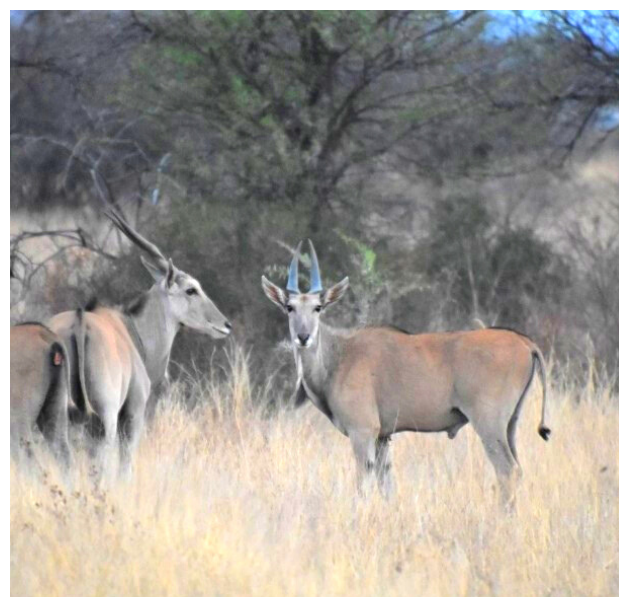

Nkombi Species List: Mammals

Reserve Status Codes: Common (C) / Fairly Common (FC) / Uncommon (U) / Rare (R)/

Antelope

Red Hartebeest
(FC)

Blue Wildebeest
(C)

Greater Kudu
(C)

Impala
(C)

Blesbok
(FC)