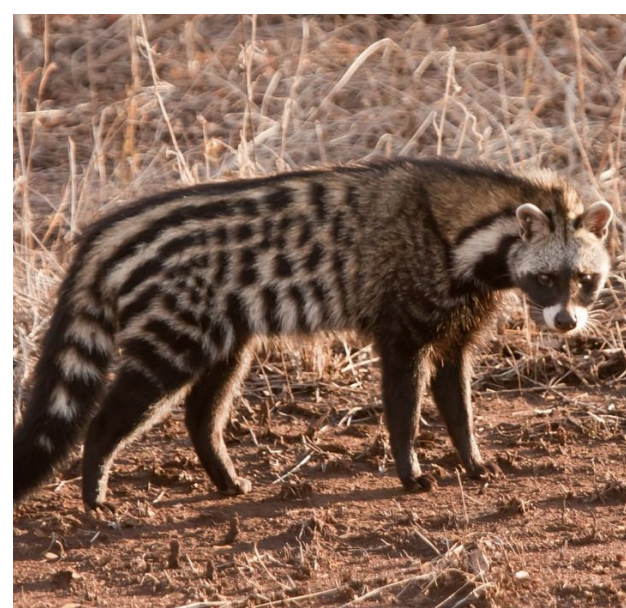

Duiker
(UC)

Steenbok
(FC)

Other Large Mammals

White Rhinoceros
(C)

Burchells Zebra
(C)

Giraffe
(C)

Cape Buffalo
(UC)

Warthog
(C)

Black Backed Jackal
(C)

Chacma Baboon
(FC)

Vervet Monkey
(FC)

Scrub Hare
(C)

Banded Mongoose
(FC)

Slender Mongoose
(FC)

Yellow Mongoose
(R)

Nocturnal Animals

Brown Hyena
(R)

Porcupine
(R)

Aardvark
(R)

Aardwolf
(R)

Serval
(R)

Caracal
(R)

African Civet
(R)

Small Spotted Genet
(UC)

Large Spotted Genet
(UC)

White Tailed Mongoose
(R)

Bushpig
(R)

Honey Badger
(R)

Striped Polecat
(R)

African Wildcat
(R)

Bushbaby
(R)

Spring Hare
(UC)